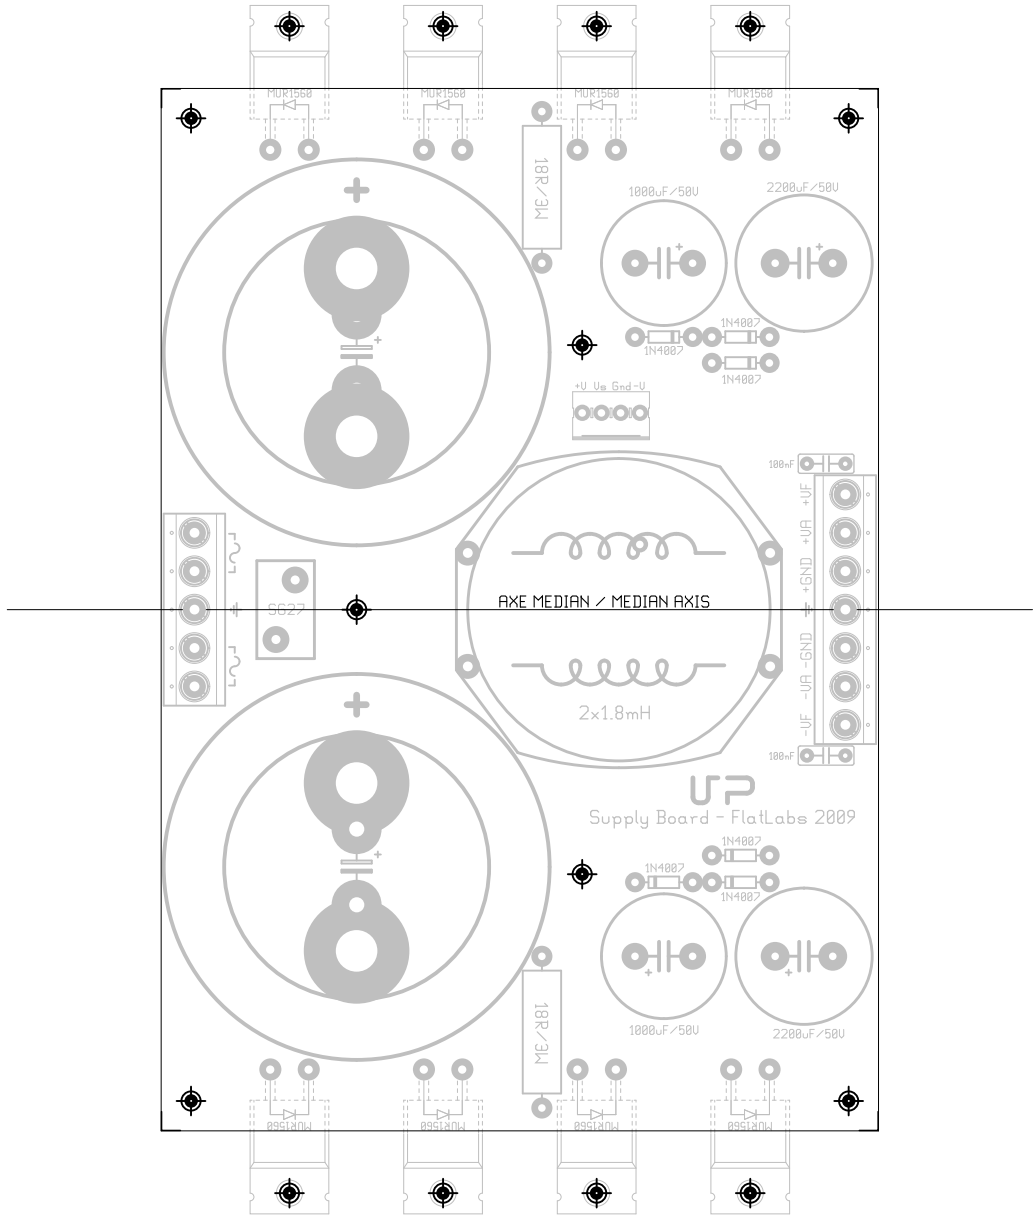

Supply Board - FlatLabs 2009

Trigger / SoftStart Rev 2a - FlatLabs 2009

Earth / Chassis Connection