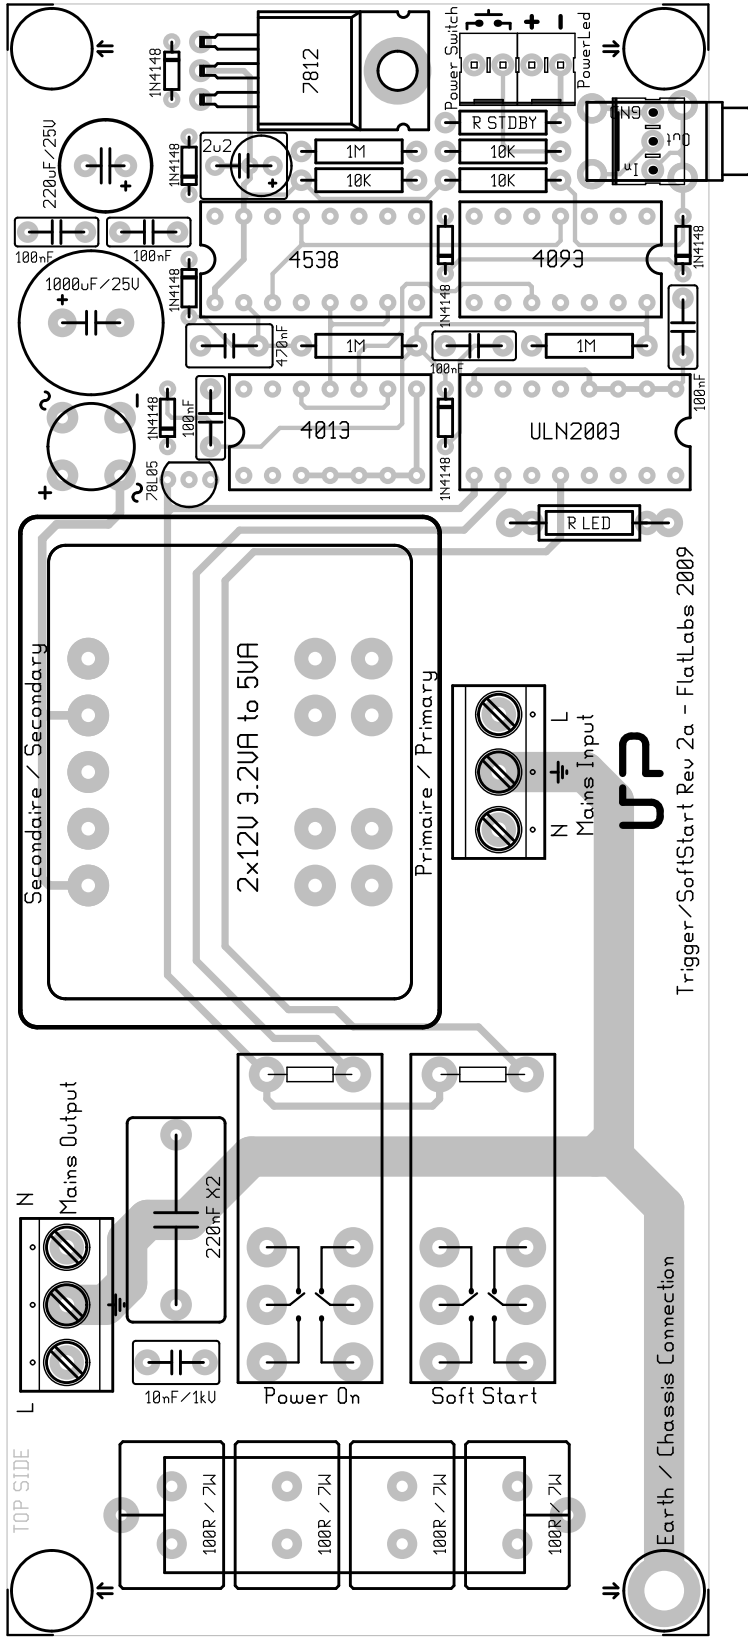

Supply Board - FlatLabs 2009

Trigger / SoftStart Rev 2a - FlatLabs 2009

Earth / Chassis Connection