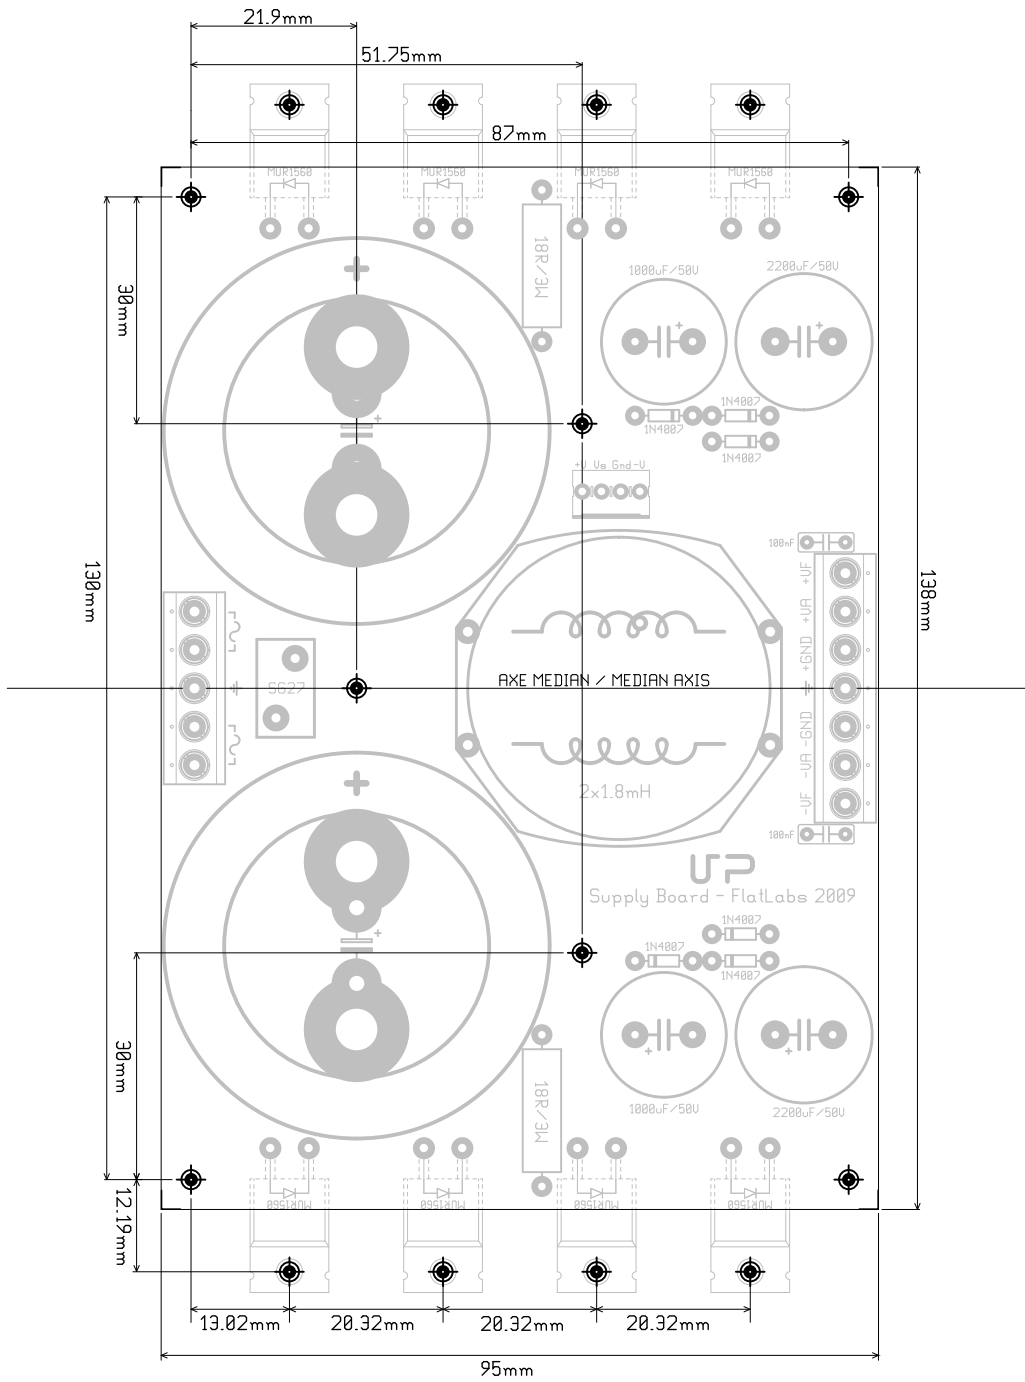

Supply Board - FlatLabs 2009

Trigger / SoftStart Rev 2a - FlatLabs 2009

Earth / Chassis Connection